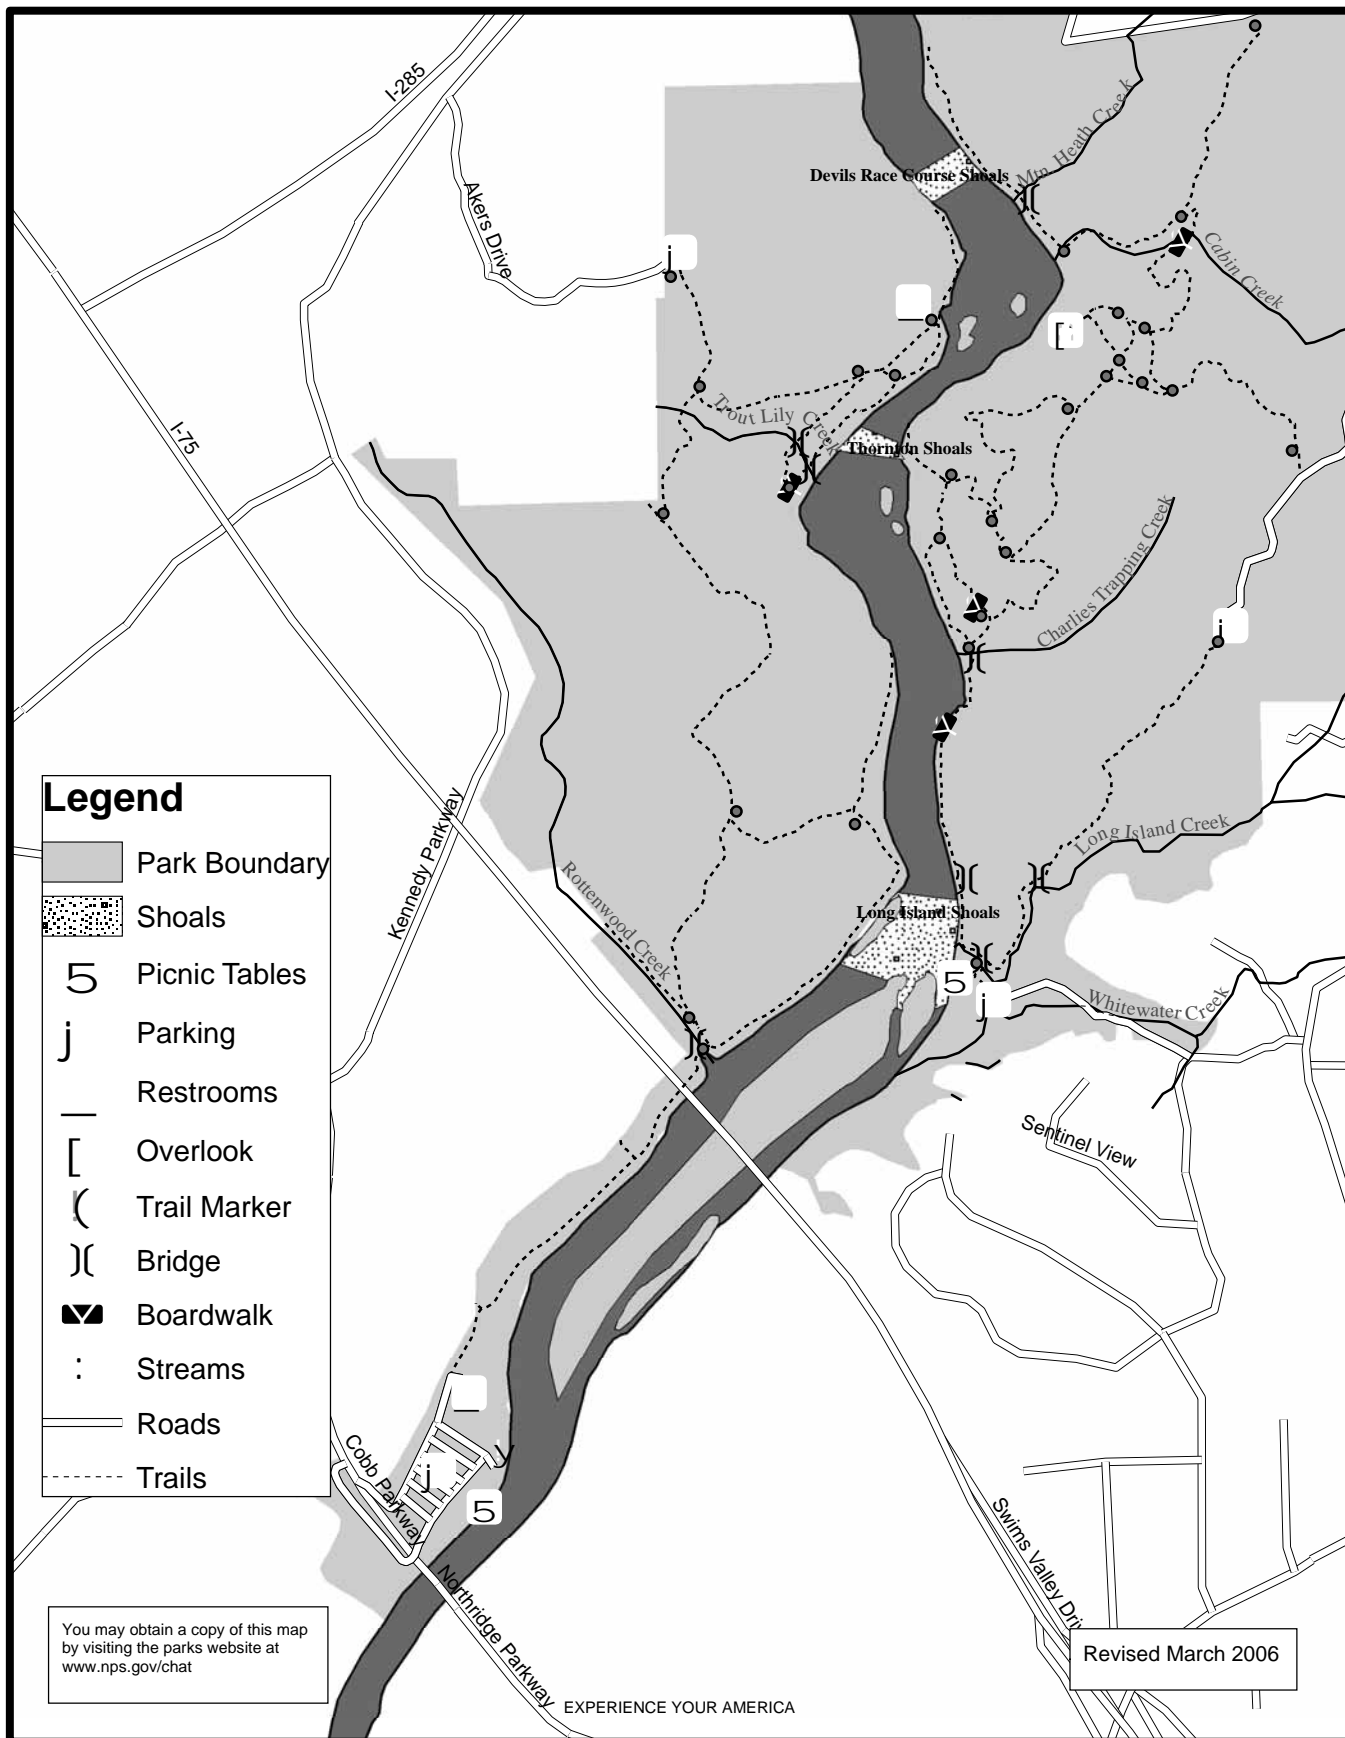

West Palisades

Chattahoochee River
National Recreation Area
Atlanta, Georgia

Legend

- Park Boundary
- Shoals
- 5** Picnic Tables
- j** Parking
- Restrooms
- Overlook
- Trail Marker
- Bridge
- Boardwalk
- Streams
- Roads
- Trails

You may obtain a copy of this map by visiting the parks website at www.nps.gov/chat

Revised March 2006

EXPERIENCE YOUR AMERICA