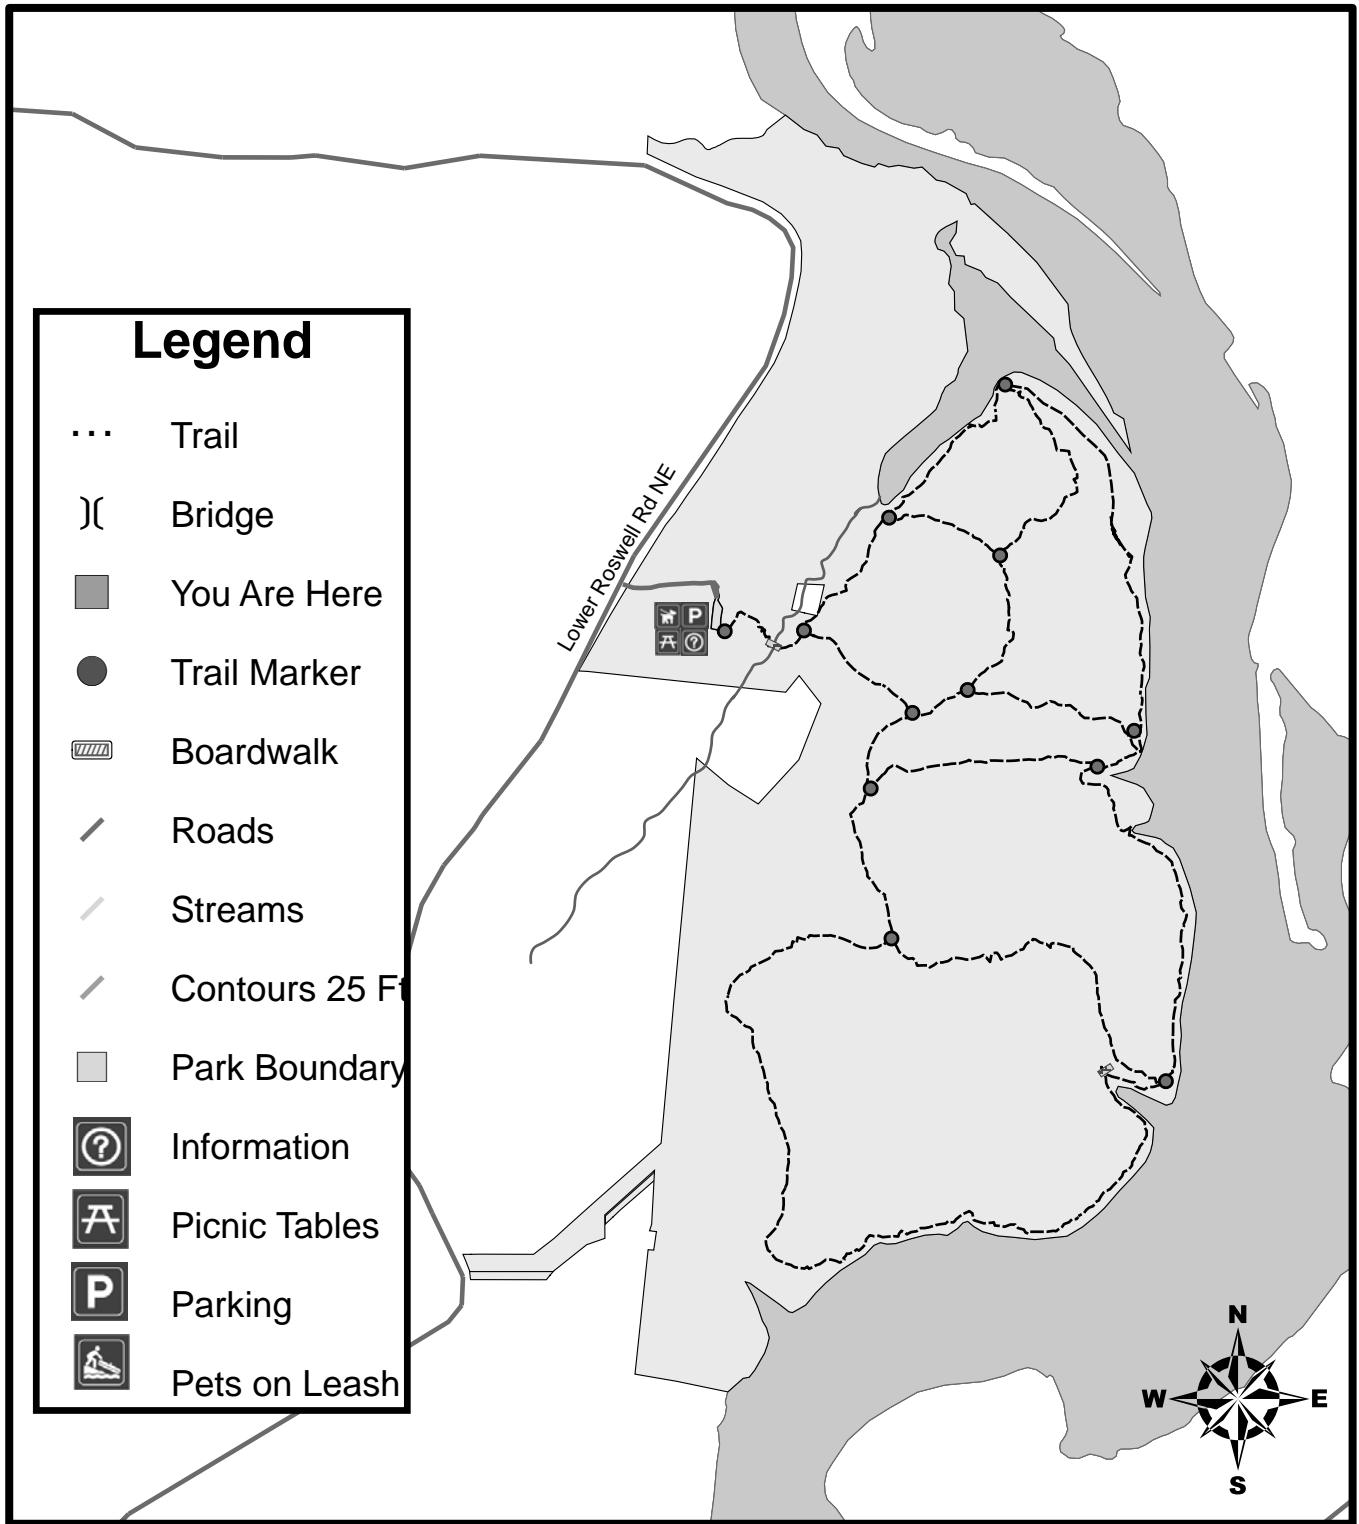

Gold Branch

Chattahoochee River
National Recreation Area
Atlanta, GA

0 0.125 0.25 0.5 Miles

You may obtain a copy of this map
by visiting website:
www.nps.gov/chat

Revised November 2006